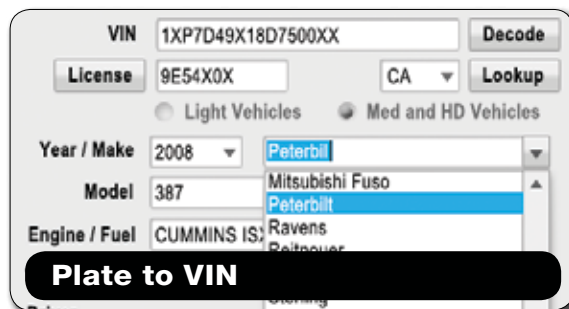

Mitchell1
In your shop, at your side